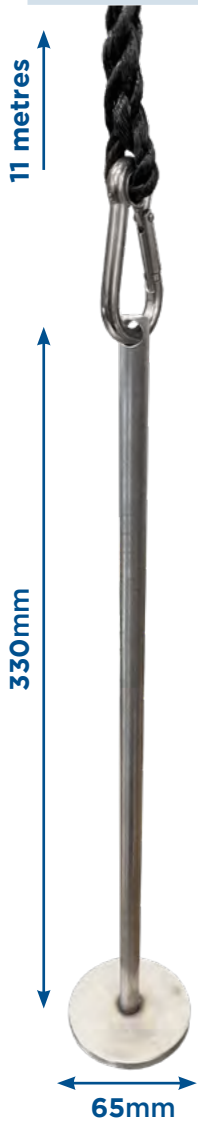

LARGE GRAZING STATION

In addition to our unique tailored formulas and high quality feeds, aquariums around the world enjoy the benefits of Vitalis' innovative methods of feed presentation.

For our unparalleled **LARGE GRAZING DIET** feed blocks, we offer bespoke apparatus that enables users to easily deploy the feed within their exhibit. The **LARGE GRAZING STATION** is made from marine-grade stainless steel and is designed specifically to maximise the accessibility of the Large Grazing Diet. Once the block is cut to the required length, simply slide it onto the Large Grazing Station and lower to the desired depth on the 11m polysteel rope supplied with the Large Grazing Station.

LARGE GRAZING DIET
Available in 18kg and 1kg

LARGE GRAZING STATION